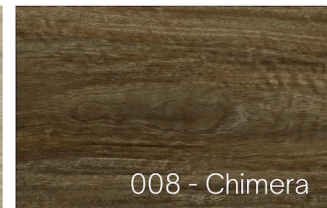

006 - Light Smoke

007 - Tasman

008 - Chimera