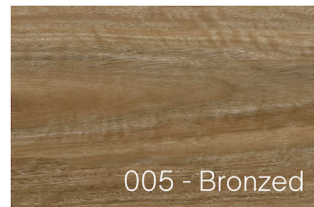

006 - Light Smoke

Mirage

LAMINATE FLOORING

From coastal vibes to urban style, refresh your home or workspace with the impressive Mirage range. This easy-care, resilient flooring choice is both functional and visually striking. Choose from eight enticing matte-finish colours to perfectly complement your decor.

Microbevelled edge

Quick and easy installation

Australian owned & operated company

001 - Ghost Oak

002 - Winter

003 - Night Shade

004 - Misty Grey

005 - Bronzed